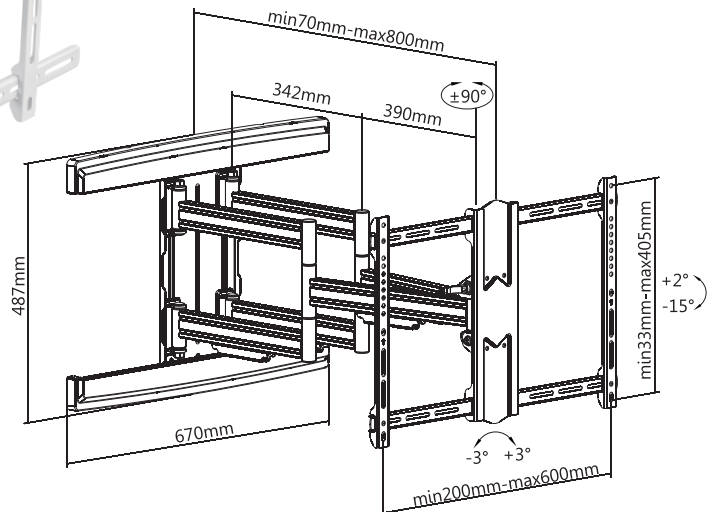

TV WALL MOUNT

For Flat & Curved TVs

Fits most **37"-80"** Flat & Curved LCD/LED Monitors

LPA57-466A

[FULL-MOTION]

[37"-80"]
MOST
MAX.VESA 600x400

[70kg/154lbs]
rated

200x100 200x200 300x200 300x300
400x200 400x300 400x400 600x400