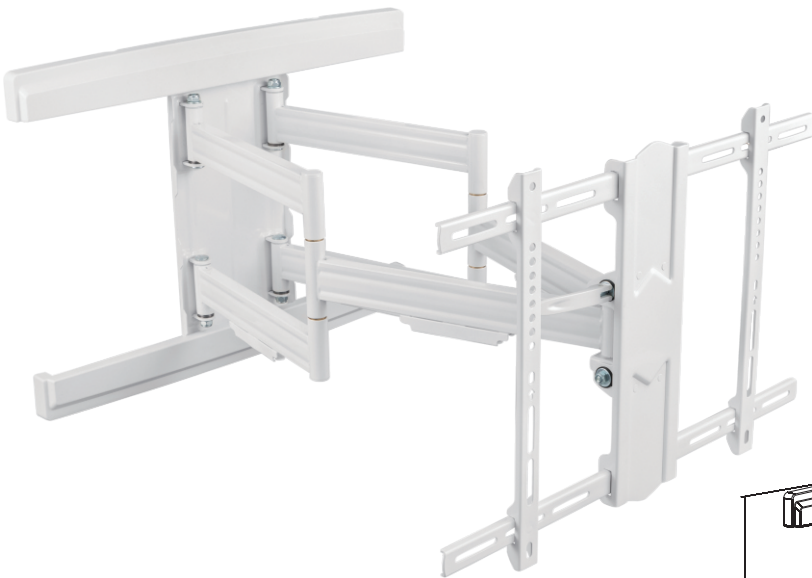

TV WALL MOUNT

For Flat & Curved TVs

Fits most **37"-80"** Flat & Curved LCD/LED Monitors

LPA57-466A

[FULL-MOTION]

[37"-80"]
MOST
MAX.VESA 600x400

[70kg/154lbs]
rated

200x100 200x200 300x200 300x300
400x200 400x300 400x400 600x400